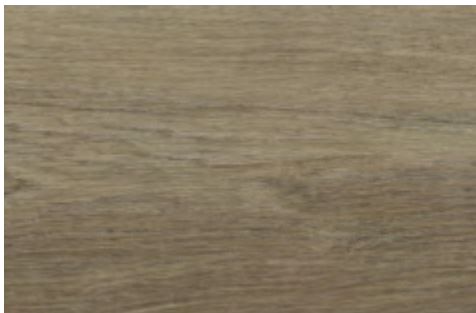

5010 Chestnut Oak